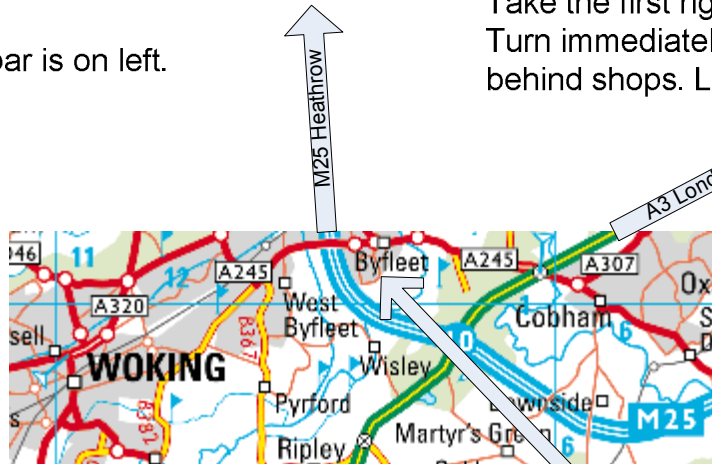

### Directions From M25

From M25 Junction 10 (A3) take the A3 towards London. Come off at the first exit (A245) for Woking and Byfleet. Carry along the A245 until you reach a roundabout. Bear left at this roundabout along Parvis Road. Continue straight over the next roundabout. At the next roundabout turn left into Oyster Lane. At mini roundabout turn right along High Road (Green on your right) Take the second left into Hopfield Avenue Turn immediately left into narrow access road. Logic Rapid car par is on left.

### Directions From Woking

From Woking take the A320 towards Chersey At the Six Ways roundabout take the A245 exit for Byfleet and Cobham. Follow the A245 (Woodham Lane) until the mini-roundabout junction with Sheerwater Road, turn right at that mini-roundabout. Continue on the A245 Sheerwater Road until the next mini-roundabout, bear left for West Byfleet. Continue straight through West Byfleet (traffic lights) and head for Byfleet. After passing over the M25, at the first roundabout turn right into Byfleet village. At mini-roundabout turn left along High Rd. Take the first right into Hopfield Avenue Turn immediately left into narrow access road behind shops. Logic Rapid car par is on left